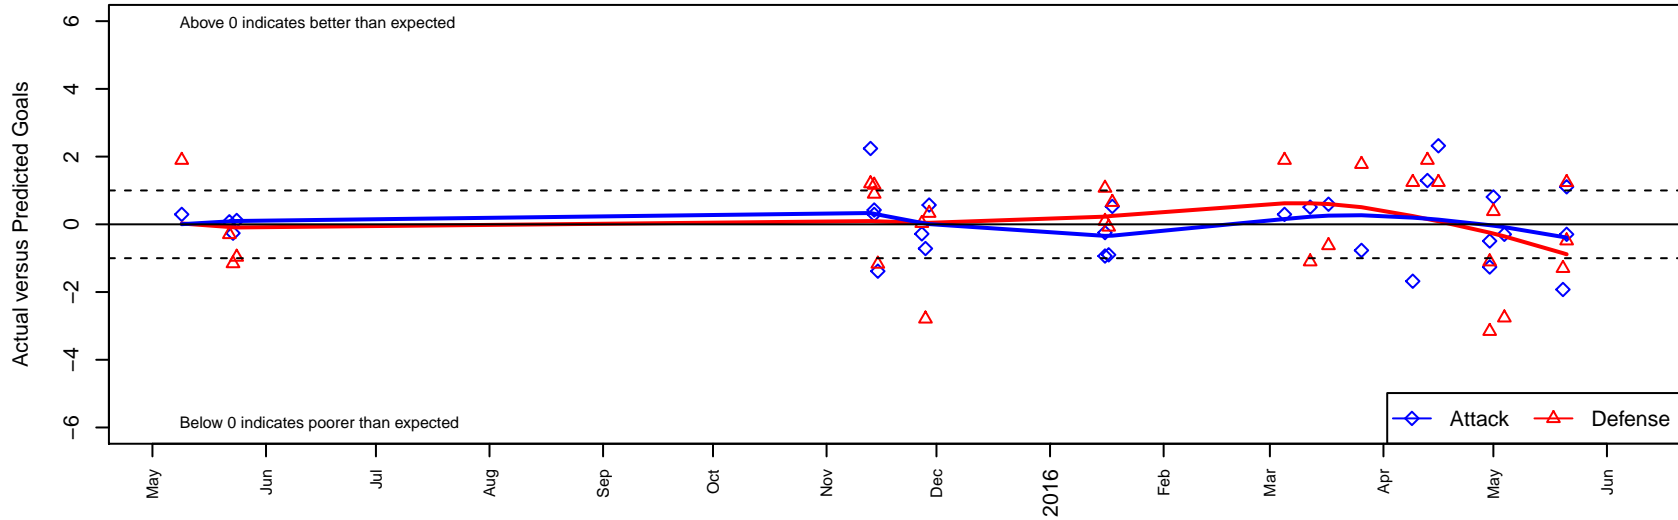

FC Nova SuperNova Black B97

FC Nova
 Boise, ID
 B97 total strength=1662
 attack=28.75 defense=13.65
 spr league = Spr Idaho D3 U18 A U18
 notes= Dunn 2013, 2014

alt names used:
 FC NOVA BLACK 97
 FC NOVA BLACK 97 (ID)
 Boys U18 FC NOVA BLACK 97 (ID)
 FC NOVA BLACK 97
 FC NOVA BLACK 97 (ID)
 FC NOVA BLACK 97 (ID)

Venues played:
 2014 Spr Idaho D3 U17
 2014 ID State Cup U17
 2015 FC Nova Fall Showcase U18 King
 2015 Carlsbad Nov Nights College Showcase E
 2015 Portland Winter Showcase U18
 2015 Spr Idaho D3 U18 A U18
 2015 Canyon Rim Classic U18 B U18
 2015 ID State Cup U18

FC Nova SuperNova Black B97
 Dots are actual minus expected GF (blue circles) and GA (red triangles).
 Blue line is smoothed change in attack strength. Red is smoothed change in defense strength.

**attack and defense variance (black dot)
relative to other teams
and top 10 in region**

Performance relative to 13 month average

Distribution of opponents
 Red = Lose zone, Blue = Win zone, Green = Even
 Black line separates win/lose zones

lot. A=Neither has attack advantage, B=Opponent has both attack and defense advantage, C=Opponent has both attack and defense disadvantage, D=Both have