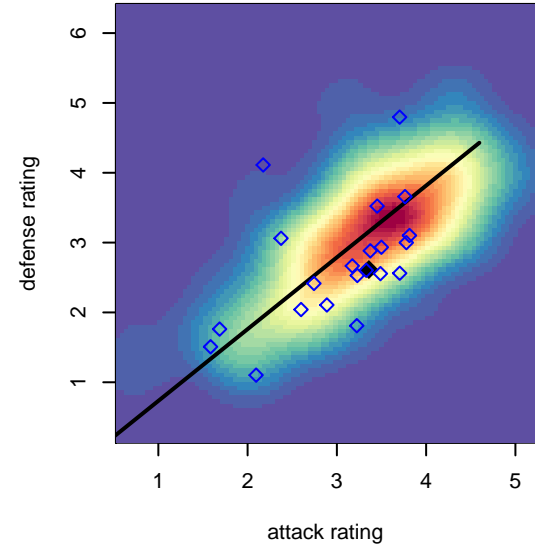

Venues played:
 2014 Spr Idaho D3 U17
 2014 ID State Cup U17
 2015 FC Nova Fall Showcase U18 King
 2015 Carlsbad Nov Nights College Showcase E
 2015 Portland Winter Showcase U18
 2015 Spr Idaho D3 U18 A U18
 2015 Canyon Rim Classic U18 B U18
 2015 ID State Cup U18

FC Nova SuperNova Black B97
 Dots are actual minus expected GF (blue circles) and GA (red triangles).
 Blue line is smoothed change in attack strength. Red is smoothed change in defense strength.

**attack and defense variance (black dot)
relative to other teams
and top 10 in region**

**attack and defense rating
relative to others at age
and all opponents in last 13 months**

**attack and defense rating
relative to others at age
and all opponents in last 13 months**

Performance relative to 13 month average

Performance relative to 13 month average

Distribution of opponents
 Red = Lose zone, Blue = Win zone, Green = Even
 Black line separates win/lose zones

lot. A=Neither has attack advantage, B=Opponent has both attack and defense advantage, C=Opponent has both attack and defense disadvantage, D=Both have