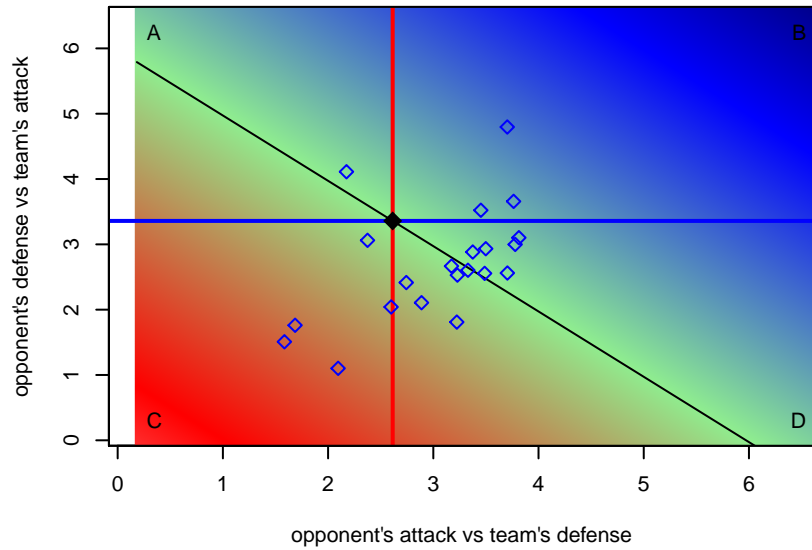

FC Nova SuperNova Black B97
 Dots are actual minus expected GF (blue circles) and GA (red triangles).
 Blue line is smoothed change in attack strength. Red is smoothed change in defense strength.

**attack and defense variance (black dot)
relative to other teams
and top 10 in region**

**attack and defense rating
relative to others at age
and all opponents in last 13 months**

**attack and defense rating
relative to others at age
and all opponents in last 13 months**

Performance relative to 13 month average

Performance relative to 13 month average

Distribution of opponents
 Red = Lose zone, Blue = Win zone, Green = Even
 Black line separates win/lose zones

lot. A=Neither has attack advantage, B=Opponent has both attack and defense advantage, C=Opponent has both attack and defense disadvantage, D=Both have