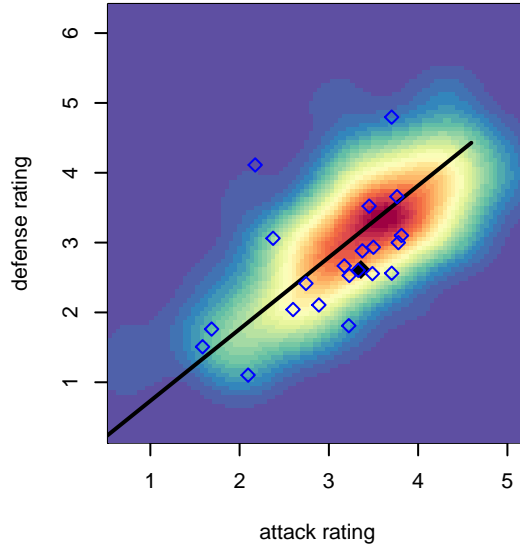

**attack and defense rating
relative to others at age
and all opponents in last 13 months**